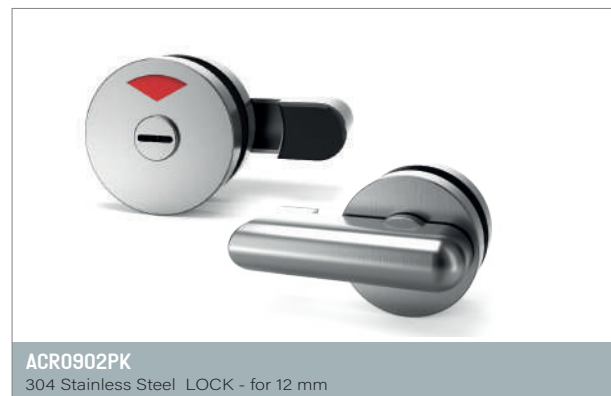

**TOILET CUBICLE HARDWARE
PRODUCT
CATALOG**

ACR0903PA
 304 Stainless Steel HANGER

ACR09031PA
 304 Stainless Steel HANGER

ACR09032PKD
 304 Stainless Steel HANGER

ACR2507PK
 304 Stainless Steel HANDLE set

ACR0904PK
 304 Stainless Steel HANDLE set

ACR2507PK for 12 mm
 304 Stainless Steel U CONNECTION

ACR2509PL 304 Stainless Steel
 L CORNER CONNECTION

ACR2515PTU 304 Stainless Steel
 U PANEL HOLDER 12mm and 13 mm

ACR09061PT 304 Stainless Steel
 PANEL HOLDER for 12 mm Panel