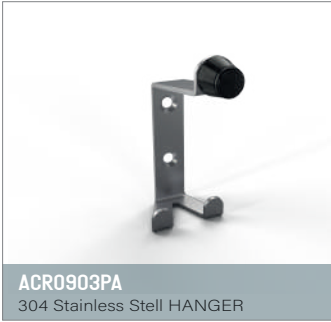

**TOILET CUBICLE HARDWARE
PRODUCT
CATALOG**

ACR0903PA
 304 Stainless Steel HANGER

ACR09031PA
 304 Stainless Steel HANGER

ACR09032PKD
 304 Stainless Steel HANGER

ACR2507PK
 304 Stainless Steel HANDLE set

ACR0904PK
 304 Stainless Steel HANDLE set

ACR2507PK for 12 mm
 304 Stainless Steel U CONNECTION

ACR2509PL 304 Stainless Steel
 L CORNER CONNECTION

ACR2515PTU 304 Stainless Steel
 U PANEL HOLDER 12mm and 13 mm

ACR09061PT 304 Stainless Steel
 PANEL HOLDER for 12 mm Panel

ACR0906PT 304 Stainless Steel
 PANEL HOLDER for 12 mm Panel

ACR2513PT 304 Stainless Steel
 PANEL HOLDER 12 mm Panel

ACR2512PK 304 Stainless Steel
 CORNER SPREAD

ACR0909PKD 304 Stainless Steel
 30 ø PIPE CORNER CONNECTION