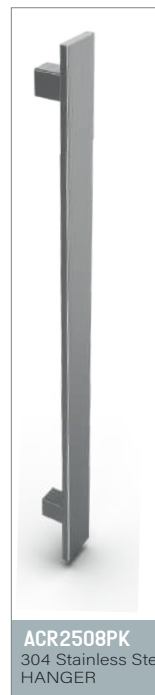

**TOILET CUBICLE HARDWARE
PRODUCT
CATALOG**

ACR0903PA
 304 Stainless Steel HANGER

ACR09031PA
 304 Stainless Steel HANGER

ACR09032PKD
 304 Stainless Steel HANGER

ACR2507PK
 304 Stainless Steel HANDLE set

ACR0904PK
 304 Stainless Steel HANDLE set

ACR0906PT 304 Stainless Steel
 PANEL HOLDER for 12 mm Panel

ACR2513PT 304 Stainless Steel
 PANEL HOLDER 12 mm Panel

ACR2512PK 304 Stainless Steel
 CORNER SPREAD

ACR0909PKD 304 Stainless Steel
 30 ø PIPE CORNER CONNECTION

ACR2511PD 304 Stainless Steel
 WALL CONNECTION

ACR0910PBB
 304 Stainless Steel PIPE JOINER 30 ø

ACR0988PBB 304 Stainless Steel
 PIPE SUPPORT JOINT

ACR0905PD 304 Stainless Steel
 WALL CONNECTION

ACR0908PBK
 304 Stainless Steel HANGER